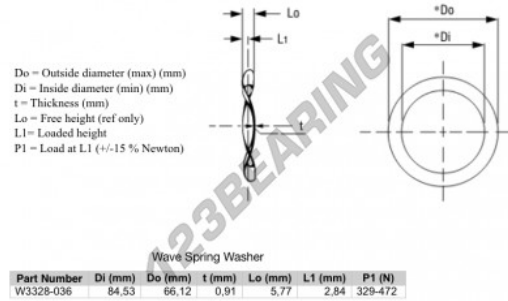

## Wave spring washer WSW-84.53-66.12-0.91 - WSW-84.53-66.12-0.91

<https://www.123bearing.ca/accessories/washer/wave-spring-washer/wsw-84.53-66.12-0.91>

### PRODUCT FEATURES

Brand	GEN
Inside diameter	66.12 mm
Inside diameter	2.603" inch
Outside diameter	84.53 mm
Outside diameter	3.328" inch
Thickness	0.91 mm
Thickness	0.036" inch
Material	STEEL
Clearance height	5.77 mm
Clearance height	0.227" inch
Packaging	1
Loaded height	2.84
Flat load (approx)	329 N