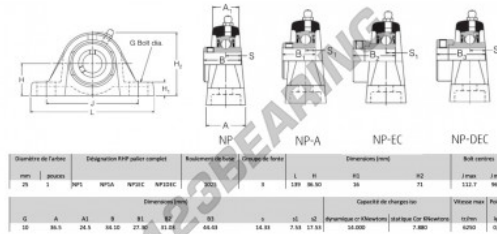

Housed bearing 2 bolts NP1-RHP - NP1-RHP

<https://www.123bearing.ca/bearing-housing/housed-bearing/cast-iron-housed-bearing-2/np1-rhp>

PRODUCT FEATURES

Brand	RHP
N° Ean13	3616060608093
Shaft diameter	25 mm
No. of fasteners	2
Tightening	set screw
Mounting center distance	96.8 mm
Limiting speed	6250 rpm
Material	cast iron
Weight	700 g
Dynamic load	14 kN
Static load	7.88 kN
Packaging	1