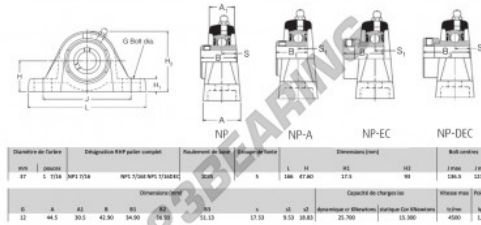

Housed bearing 2 bolts NP1-7-16-RHP - NP1-7-16-RHP

<https://www.123bearing.ca/bearing-housing/housed-bearing/cast-iron-housed-bearing-2/np1-7-16-rhp>

PRODUCT FEATURES

| | |
|--------------------------|---------------|
| Brand | RHP |
| N° Ean13 | 3616060608178 |
| Shaft diameter | 37 mm |
| No. of fasteners | 2 |
| Tightening | set screw |
| Mounting center distance | 121.5 mm |
| Limiting speed | 4500 rpm |
| Material | cast iron |
| Weight | 1700 g |
| Dynamic load | 25.7 kN |
| Static load | 15.3 kN |
| Packaging | 1 |