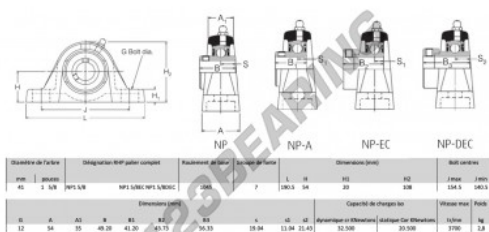

## Housed bearing 2 bolts NP1-5-8-RHP - NP1-5-8-RHP

<https://www.123bearing.ca/bearing-housing/housed-bearing/cast-iron-housed-bearing-2/np1-5-8-rhp>

### PRODUCT FEATURES

Brand	RHP
N° Ean13	3616060608215
Shaft diameter	41 mm
No. of fasteners	2
Tightening	set screw
Mounting center distance	140.5 mm
Limiting speed	3700 rpm
Material	cast iron
Weight	2800 g
Dynamic load	32.5 kN
Static load	20.5 kN
Packaging	1