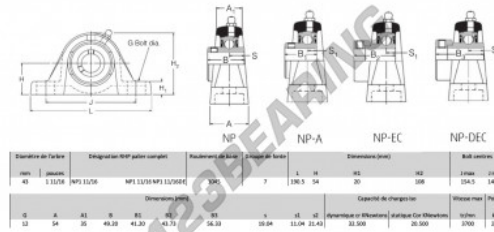

Housed bearing 2 bolts NP1-11-16-RHP - NP1-11-16-RHP

<https://www.123bearing.ca/bearing-housing/housed-bearing/cast-iron-housed-bearing-2/np1-11-16-rhp>

PRODUCT FEATURES

Brand	RHP
N° Ean13	3616060608222
Shaft diameter	43 mm
No. of fasteners	2
Tightening	set screw
Mounting center distance	140.5 mm
Limiting speed	3700 rpm
Material	cast iron
Weight	2800 g
Dynamic load	32.5 kN
Static load	20.5 kN
Packaging	1