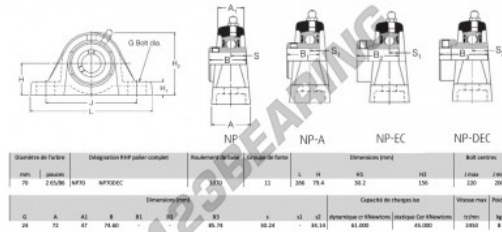

Housed bearing 2 bolts NP70-RHP - NP70-RHP

<https://www.123bearing.ca/bearing-housing/housed-bearing/cast-iron-housed-bearing-2/np70-rhp>

PRODUCT FEATURES

Brand	RHP
N° Ean13	3616060608376
Shaft diameter	70 mm
Shaft diameter	2.756" inch
No. of fasteners	2
Tightening	set screw
Mounting center distance	200 mm
Mounting center distance	7.874" inch
Limiting speed	2450 rpm
Material	cast iron
Weight	8000 g
Dynamic load	61 kN
Static load	45 kN
Packaging	1