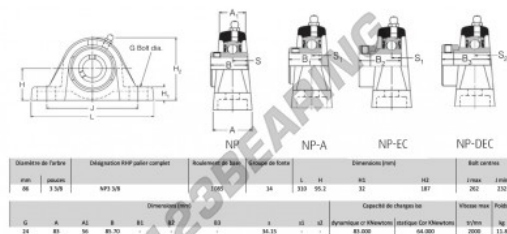

Housed bearing 2 bolts NP3-3-8-RHP - NP3-3-8-RHP

<https://www.123bearing.ca/bearing-housing/housed-bearing/cast-iron-housed-bearing-2/np3-3-8-rhp>

PRODUCT FEATURES

Brand	RHP
N° Ean13	3616060608482
Shaft diameter	86 mm
No. of fasteners	2
Tightening	set screw
Mounting center distance	232 mm
Limiting speed	2000 rpm
Material	cast iron
Weight	11800 g
Dynamic load	83 kN
Static load	64 kN
Packaging	1