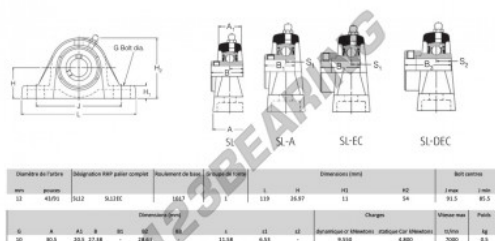

Housed bearing 2 bolts SL12-RHP - SL12-RHP

<https://www.123bearing.ca/bearing-housing/housed-bearing/cast-iron-housed-bearing-2/sl12-rhp>

PRODUCT FEATURES

Brand	RHP
N° Ean13	3616060608543
Shaft diameter	12 mm
No. of fasteners	2
Tightening	set screw
Mounting center distance	85.5 mm
Limiting speed	7000 rpm
Material	cast iron
Weight	500 g
Dynamic load	9.55 kN
Static load	4.8 kN
Packaging	1