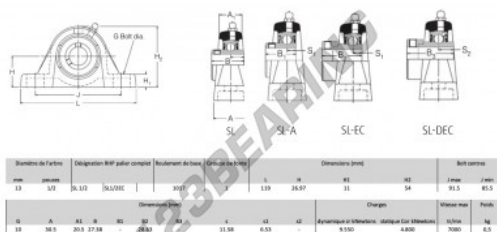

## Housed bearing 2 bolts SL1-2-RHP - SL1-2-RHP

<https://www.123bearing.ca/bearing-housing/housed-bearing/cast-iron-housed-bearing-2/sl1-2-rhp>

### PRODUCT FEATURES

Brand	RHP
N° Ean13	3616060608581
Shaft diameter	13 mm
No. of fasteners	2
Tightening	set screw
Mounting center distance	85.5 mm
Limiting speed	7000 rpm
Material	cast iron
Weight	500 g
Dynamic load	9.55 kN
Static load	4.8 kN
Packaging	1