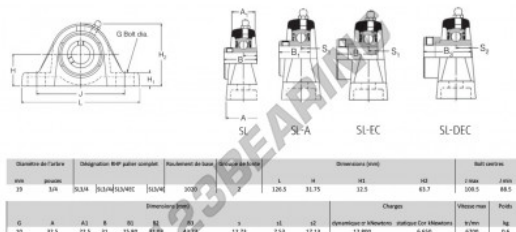

Housed bearing 2 bolts SL3-4-RHP - SL3-4-RHP

<https://www.123bearing.ca/bearing-housing/housed-bearing/cast-iron-housed-bearing-2/sl3-4-rhp>

PRODUCT FEATURES

Brand	RHP
N° Ean13	3616060608611
Shaft diameter	19 mm
Shaft diameter	0.748" inch
No. of fasteners	2
Tightening	set screw
Mounting center distance	88.5 mm
Mounting center distance	3.484" inch
Limiting speed	6700 rpm
Material	cast iron
Weight	600 g
Dynamic load	12.8 kN
Static load	6.65 kN
Packaging	1