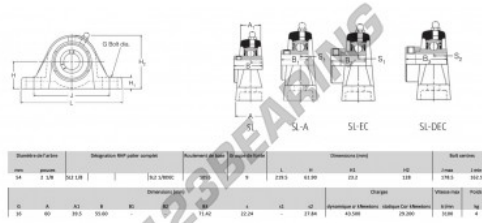

## Housed bearing 2 bolts SL2-1-8-RHP - SL2-1-8-RHP

[https://www.123bearing.ca/bearing-housing/housed-bearing-2/sl2-1-8-rhp](https://www.123bearing.ca/bearing-housing/housed-bearing/cast-iron-housed-bearing-2/sl2-1-8-rhp)

### PRODUCT FEATURES

Brand	RHP
N° Ean13	3616060608864
Shaft diameter	54 mm
No. of fasteners	2
Tightening	set screw
Mounting center distance	162.5 mm
Limiting speed	3100 rpm
Material	cast iron
Weight	4000 g
Dynamic load	43.5 kN
Static load	29.2 kN
Packaging	1