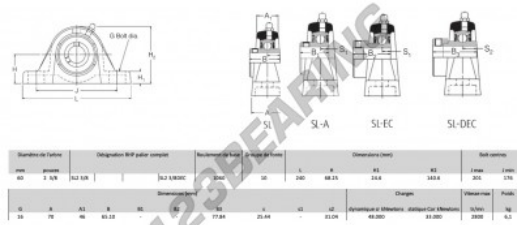

Housed bearing 2 bolts SL2-3-8-RHP - SL2-3-8-RHP

<https://www.123bearing.ca/bearing-housing/housed-bearing/cast-iron-housed-bearing-2/sl2-3-8-rhp>

PRODUCT FEATURES

Brand	RHP
N° Ean13	3616060608901
Shaft diameter	60 mm
No. of fasteners	2
Tightening	set screw
Mounting center distance	176 mm
Limiting speed	2800 rpm
Material	cast iron
Weight	6100 g
Dynamic load	48 kN
Static load	33 kN
Packaging	1