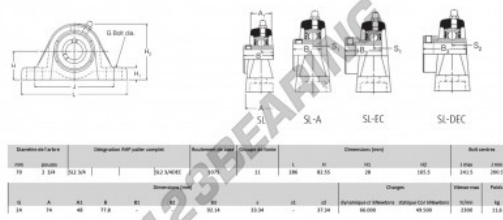

## Housed bearing 2 bolts SL2-3-7-RHP - SL2-3-7-RHP

<https://www.123bearing.ca/bearing-housing/housed-bearing/cast-iron-housed-bearing-2/sl2-3-7-rhp>

### PRODUCT FEATURES

Brand	RHP
N° Ean13	3616060608994
Shaft diameter	70 mm
No. of fasteners	2
Tightening	set screw
Mounting center distance	200.5 mm
Limiting speed	2300 rpm
Material	cast iron
Weight	11600 g
Dynamic load	66 kN
Static load	49.5 kN
Packaging	1