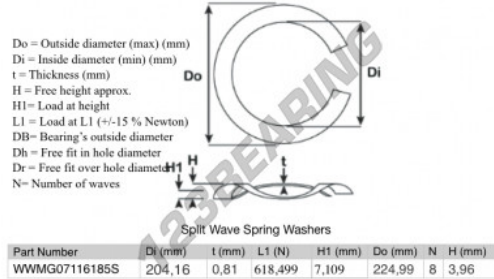

Split wave spring washer

SWSW-310.01-289.16-1.07-9 - SWSW-310.01-289.16-1.07-9

<https://www.123bearing.ca/accessories/washer/split-wave-spring-washer/swsw-310.01-289.16-1.07-9>

PRODUCT FEATURES

Brand	GEN
Inside diameter	289.16 mm
Thickness	1.07 mm
Material	STEEL
Packaging	1
Load at L1	849.899 N
Load height	7.109
Outside diameter (max)	310.01 mm
Number of waves	9