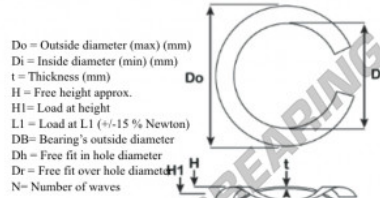

Split wave spring washer

SWSW-259.99-239.16-0.81-9 - SWSW-259.99-239.16-0.81-9

<https://www.123bearing.ca/accessories/washer/split-wave-spring-washer/swsw-259.99-239.16-0.81-9>

Split Wave Spring Washers

Part Number	Di (mm)	t (mm)	L1 (N)	H1 (mm)	Do (mm)	N	H (mm)
WWMG07377120	239.16	0.81	712.000	7.371	259.99	9	3.96

PRODUCT FEATURES

Brand	GEN
Inside diameter	239.16 mm
Thickness	0.81 mm
Material	STEEL
Packaging	1
Load at L1	712 N
Load height	7.371
Outside diameter (max)	259.99 mm
Number of waves	9

contact@123bearing.ca