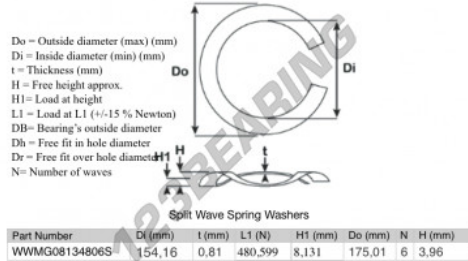

**Split wave spring washer**  
**SWSW-270-249.16-0.81-9 - SWSW-270-249.16-0.81-9**  
<https://www.123bearing.ca/accessories/washer/split-wave-spring-washer/swsw-270-249.16-0.81-9>

**PRODUCT FEATURES**

Brand	GEN
Inside diameter	249.16 mm
Thickness	0.81 mm
Material	STEEL
Packaging	1
Load at L1	743.102 N
Load height	8.131
Outside diameter (max)	270 mm
Number of waves	9