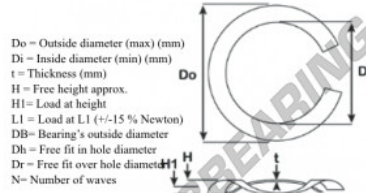

## Split wave spring washer

**SWSW-215.01-194.16-0.81-7 - SWSW-215.01-194.16-0.81-7**

<https://www.123bearing.ca/accessories/washer/split-wave-spring-washer/swsw-215.01-194.16-0.81-7>

Split Wave Spring Washers

Part Number	Di (mm)	t (mm)	L1 (N)	H1 (mm)	Do (mm)	N	H (mm)
WWMG08385918	194.16	0.81	591.800	8.379	215.01	7	3.96

## PRODUCT FEATURES

Brand	GEN
Inside diameter	194.16 mm
Inside diameter	7.644" inch
Thickness	0.81 mm
Thickness	0.032" inch
Material	STEEL
Packaging	1
Load at L1	591.8 N
Load height	8.379
Outside diameter (max)	215.01 mm
Outside diameter (max)	8.465" inch
Number of waves	7