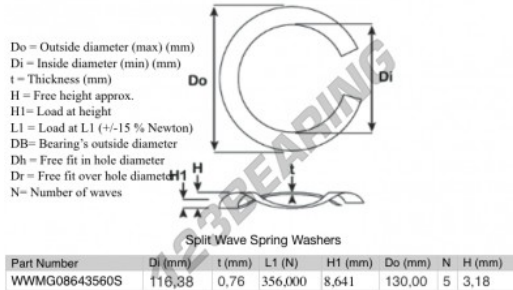

## SWSW-130-116.38-0.76-5-SS - SWSW-130-116.38-0.76-5-SS

<https://www.123bearing.ca/accessories/washer/split-wave-spring-washer/swsw-130-116.38-0.76-5-ss>

### PRODUCT FEATURES

Brand	GEN
Inside diameter	116.38 mm
Thickness	0.76 mm
Material	STAINLESS STEEL
Packaging	1
Load at L1	356 N
Load height	8.641
Outside diameter (max)	130 mm
Number of waves	5

[contact@123bearing.ca](mailto:contact@123bearing.ca)