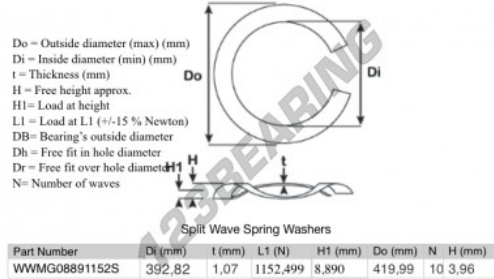

Split wave spring washer

SWSW-419.99-392.82-1.07-10-SS - SWSW-419.99-392.82-1.07-10-SS

<https://www.123bearing.ca/accessories/washer/split-wave-spring-washer/swsw-419.99-392.82-1.07-10-ss>

PRODUCT FEATURES

Brand	GEN
Inside diameter	392.82 mm
Thickness	1.07 mm
Material	STAINLESS STEEL
Packaging	1
Load at L1	1152.499 N
Load height	8.89
Outside diameter (max)	419.99 mm
Number of waves	10

contact@123bearing.ca