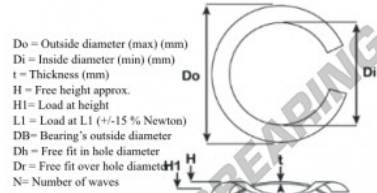

Split wave spring washer

SWSW-580.01-552.82-1.07-14 - SWSW-580.01-552.82-1.07-14

<https://www.123bearing.ca/accessories/washer/split-wave-spring-washer/swsw-580.01-552.82-1.07-14>

Split Wave Spring Washers

Part Number	Di (mm)	t (mm)	L1 (N)	H1 (mm)	Do (mm)	N	H (mm)
WWMG08891593	552.82	1.07	1593.002	8.890	580.01	14	3.96

PRODUCT FEATURES

Brand	GEN
Inside diameter	552.82 mm
Thickness	1.07 mm
Material	STEEL
Packaging	1
Load at L1	1593.002 N
Load height	8.89
Outside diameter (max)	580.01 mm
Number of waves	14