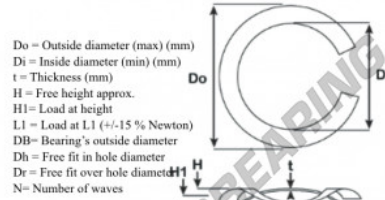

Split wave spring washer

SWSW-380.01-349.16-1.07-10-SS - SWSW-380.01-349.16-1.07-10-SS

<https://www.123bearing.ca/accessories/washer/split-wave-spring-washer/swsw-380.01-349.16-1.07-10-ss>

Split Wave Spring Washers

Part Number	Di (mm)	t (mm)	L1 (N)	H1 (mm)	Do (mm)	N	H (mm)
WWMG09141041S	349,16	1,07	1041,302	8,641	380,01	10	3,96

PRODUCT FEATURES

Brand	GEN
Inside diameter	349.16 mm
Thickness	1.07 mm
Material	STAINLESS STEEL
Packaging	1
Load at L1	1041.302 N
Load height	8.641
Outside diameter (max)	380.01 mm
Number of waves	10