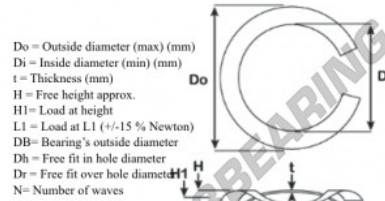

Split wave spring washer

SWSW-159.99-146.38-0.76-6 - SWSW-159.99-146.38-0.76-6

<https://www.123bearing.ca/accessories/washer/split-wave-spring-washer/swsw-159.99-146.38-0.76-6>

Part Number	Di (mm)	t (mm)	L1 (N)	H1 (mm)	Do (mm)	N	H (mm)
WWMG09404405	146,38	0,76	440,498	9,401	159,99	6	3,18

PRODUCT FEATURES

Brand	GEN
Inside diameter	146.38 mm
Thickness	0.76 mm
Material	STEEL
Packaging	1
Load at L1	440.498 N
Load height	9.401
Outside diameter (max)	159.99 mm
Number of waves	6

contact@123bearing.ca