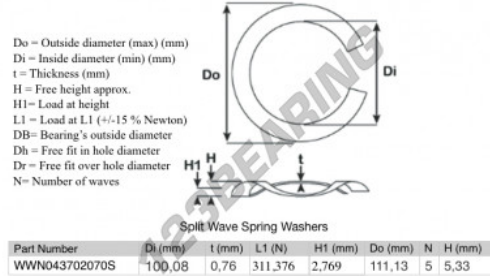

Split wave spring washer

SWSW-111.13-100.08-0.76-5-SS - SWSW-111.13-100.08-0.76-5-SS

<https://www.123bearing.ca/accessories/washer/split-wave-spring-washer/sws-111.13-100.08-0.76-5-ss>

PRODUCT FEATURES

Brand	GEN
Inside diameter	100.08 mm
Thickness	0.76 mm
Material	STAINLESS STEEL
Packaging	1
Load at L1	311.376 N
Load height	2.769
Outside diameter (max)	111.13 mm
Number of waves	5