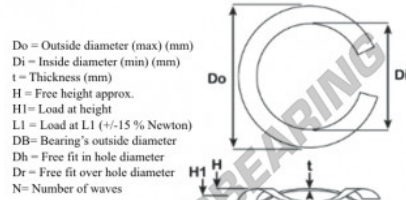

Split wave spring washer

SWSW-142.88-131.83-0.76-6 - SWSW-142.88-131.83-0.76-6

<https://www.123bearing.ca/accessories/washer/split-wave-spring-washer/swsw-142.88-131.83-0.76-6>

Split Wave Spring Washers

Part Number	Di (mm)	t (mm)	L1 (N)	H1 (mm)	Do (mm)	N	H (mm)
WWN056202088	131,83	0,76	391,444	3,175	142,88	6	7,37

PRODUCT FEATURES

Brand	GEN
Inside diameter	131.83 mm
Thickness	0.76 mm
Material	STEEL
Packaging	1
Load at L1	391.444 N
Load height	3.175
Outside diameter (max)	142.88 mm
Number of waves	6

contact@123bearing.ca