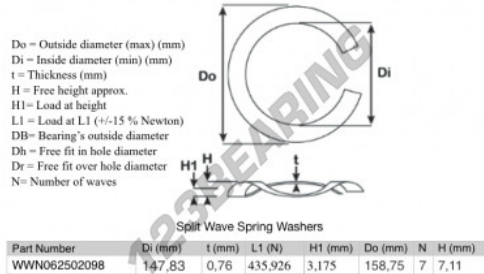

Split wave spring washer

SWSW-158.75-147.83-0.76-7 - SWSW-158.75-147.83-0.76-7

<https://www.123bearing.ca/accessories/washer/split-wave-spring-washer/swsw-158.75-147.83-0.76-7>

PRODUCT FEATURES

Brand	GEN
Inside diameter	147.83 mm
Thickness	0.76 mm
Material	STEEL
Packaging	1
Load at L1	435.926 N
Load height	3.175
Outside diameter (max)	158.75 mm
Number of waves	7