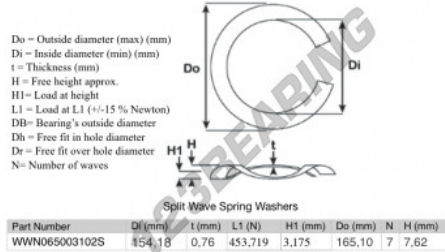

Split wave spring washer

SWSW-165.10-154.18-0.76-7-SS - SWSW-165.10-154.18-0.76-7-SS

<https://www.123bearing.ca/accessories/washer/split-wave-spring-washer/swsw-165.10-154.18-0.76-7-ss>

PRODUCT FEATURES

Brand	GEN
Inside diameter	154.18 mm
Inside diameter	6.07" inch
Thickness	0.76 mm
Thickness	0.03" inch
Material	STAINLESS STEEL
Packaging	1
Load at L1	453.719 N
Load height	3.175
Outside diameter (max)	165.1 mm
Outside diameter (max)	6 1/2" inch
Number of waves	7