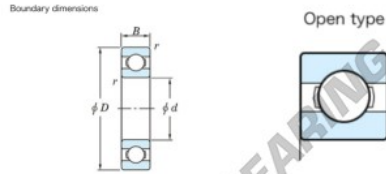

Deep groove ball bearing single row 6884-JTEKT - 6884-KOYO

<https://www.123bearing.ca/bearing-housing/deep-groove-bearing/single-row/6884-koyo>

Deep groove ball bearing - Single row - Open type

| 6884 | Boundary dimensions (mm) | | | | Basic load ratings (kN) | | Fatigue load limit (kN) | factor | Limiting speeds (min ⁻¹) |
|------|--------------------------|-----|----|---------|-------------------------|-----|-------------------------|--------|--------------------------------------|
| | d | D | B | r (min) | Cr | Cor | F0 | F0 | Grease lub. |
| | 420 | 520 | 46 | 2.1 | 316 | 389 | 9.25 | 16.1 | 860 |