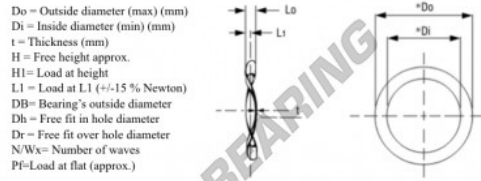

## Compression wave spring washer WSW-CT-46.5-40-0.40-4 - WSW-CT-46.5-40-0.40-4

<https://www.123bearing.ca/accessories/washer/compression-wave-spring-washer/wsw-ct-46.5-40-0.40-4>

Wave Spring Washers - Compression Type

Part Number	Di (mm)	Do (mm)	T (mm)	Wx	Pf (N)	R (N/mm)	Lo (mm)	Db (mm)
W1831-016	40,0	46,5	0,40	4	333,4	68,6	3,00	47

### PRODUCT FEATURES

Brand	GEN
Inside diameter	40 mm
Outside diameter	46.5 mm
Thickness	0.4 mm
Weight	1 g
Material	STEEL
Number of corrugations	4
Packaging	1
Flat load (approx)	333.4 N
R	68.6 N/mm
Approximate headroom	3 mm
Ball bearing diameter	47 mm