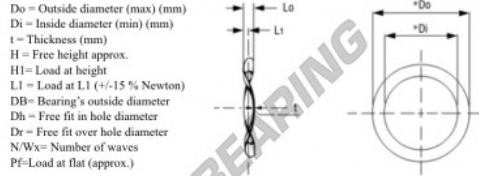

Compression wave spring washer WSW-CT-71-61-0.40-5 - WSW-CT-71-61-0.40-5

<https://www.123bearing.ca/accessories/washer/compression-wave-spring-washer/wsw-ct-71-61-0.40-5>

Wave Spring Washers - Compression Type

Part Number	Di (mm)	Do (mm)	T (mm)	Wx	Pf (N)	R (N/mm)	Lo (mm)	Db (mm)
W2795-016	61,0	71,0	0,40	5	323,6	83,4	3,50	72

PRODUCT FEATURES

Brand	GEN
Inside diameter	61 mm
Outside diameter	71 mm
Thickness	0.4 mm
Weight	3 g
Material	STEEL
Number of corrugations	5
Packaging	1
Flat load (approx)	323.6 N
R	83.4 N/mm
Approximate headroom	3.5 mm
Ball bearing diameter	72 mm

contact@123bearing.ca

+1(646) 712 9672

CRT4 de Lesquin 60 Rue Du Haut De Sainghin 59273 Fretin FRANCE