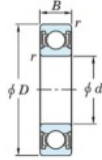

Deep groove ball bearing single row 62-28-2RD-JTEKT - 62-28-2RD-KOYO

<https://www.123bearing.ca/bearing-housing/deep-groove-bearing/single-row/62-28-2rd-koyo>

Boundary dimensions