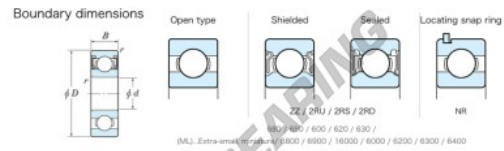

Deep groove ball bearing single row 608-2RS-JTEKT - 608-2RS-KOYO

<https://www.123bearing.ca/bearing-housing/deep-groove-bearing/single-row/608-2rs-koyo>

Extra-small standard contact sealed 2RS

Bearing No.	Boundary dimensions(mm)				Basic load ratings(kN)		Fatigue load factor		Limiting speeds(min-1)
	d	D	B	r(min)	Cr	CDr	Cu	f0	Grease lub.
608 2RS	8	22	7	0.3	4.1	1.35	0.06	12.4	23000

PRODUCT FEATURES

Brand	JTEKT
N° Ean13	4549250231490
Inside diameter	8 mm
Sealing	Seal on both sides
Outside diameter	22 mm
Thickness	7 mm
Limiting speed	23000 rpm
Dynamic load	4.1 kN
Static load	1.35 kN
Packaging	1