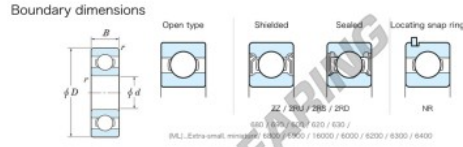

Deep groove ball bearing single row 634-JTEKT - 634-KOYO

<https://www.123bearing.ca/bearing-housing/deep-groove-bearing/single-row/634-koyo>

Extra small Standard open type

Bearing No.	Boundary dimensions (mm)				Basic load ratings (kN)		Fatigue load limit (kN)	factor	Limiting speeds (min-1)
	d	D	B	r (mm)	C _r	C _{0r}			
634	4	16	5	0.3	1.7	0.52	0.01	12.4	40000 Grease lub.

PRODUCT FEATURES

Brand	JTEKT
N° Ean13	3616060623782
Inside diameter	4 mm
Outside diameter	16 mm
Thickness	5 mm
Limiting speed	40000 rpm
Dynamic load	1.7 kN
Static load	0.52 kN
Packaging	1

contact@123bearing.ca