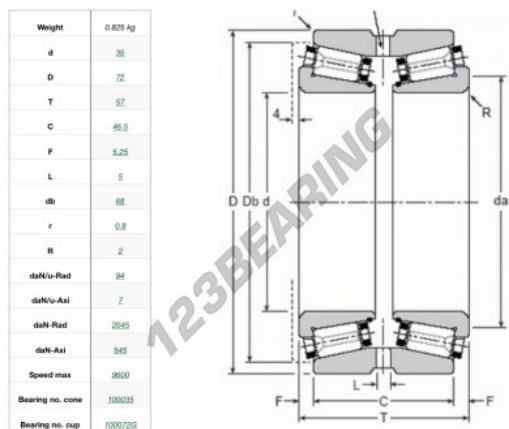

Roller bearing

100035-100072G-GAMET - 100035-100072G-GAMET

<https://www.123bearing.ca/bearing-housing/roller-bearing/roller/100035-100072g-gamet>

PRODUCT FEATURES

Brand	GAMET
N° Ean13	3616060625779
Inside diameter	35 mm
Outside diameter	72 mm
Thickness	57 mm
Limiting speed	9600 rpm
Packaging	1