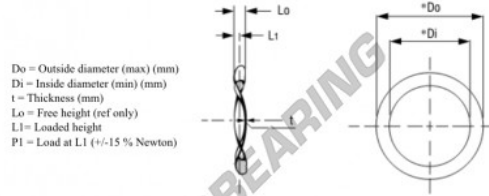

## Wave spring washer WSW-15.44-11.66-0.2 - WSW-15.44-11.66-0.2

<https://www.123bearing.ca/accessories/washer/wave-spring-washer/wsw-15.44-11.66-0.2>

Wave Spring Washer

Part Number	Di (mm)	Do (mm)	t (mm)	Lo (mm)	L1 (mm)	P1 (N)
W0608-008	15,44	11,66	0,20	0,94	0,64	13-22

### PRODUCT FEATURES

Brand	GEN
Inside diameter	11.66 mm
Outside diameter	15.44 mm
Thickness	0.2 mm
Material	STEEL
Clearance height	0.94 mm
Packaging	1
Loaded height	0.64
Flat load (approx)	13 N

[contact@123bearing.ca](mailto:contact@123bearing.ca)