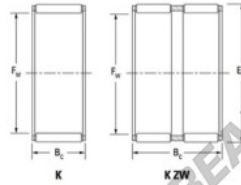

## Needle roller cage K70-88-40-H-JTEKT - K70-88-40-H-KOYO

<https://www.123bearing.ca/bearing-housing/needle-roller-bearing/cage/k70-88-40-h-koyo>

Boundary dimensions

Radial needle roller and cage assemblies

Bearing No.	Boundary dimensions(mm)			Basic load ratings(kN)		Fatigue load limit(kN)	Limiting speed(min-1)	
	Fw	Ew	Bc	Cv	Cv	Cu	Grease lub.	Oil lub.
K70X88X30H	70	88	30	115	175	28.1	4100	6400

## PRODUCT FEATURES

Brand	JTEKT
N° Ean13	3616060636409
Inside diameter	70 mm
Outside diameter	88 mm
Thickness	30 mm
Limiting speed	4100 rpm
Dynamic load	115 kN
Static load	175 kN
Packaging	1

[contact@123bearing.ca](mailto:contact@123bearing.ca)