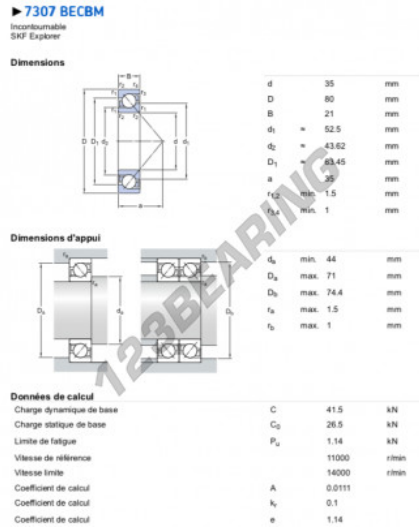

Deep groove ball bearing single row 7312-BECBM-SKF - 7312-BECBM-SKF

<https://www.123bearing.ca/bearing-housing/deep-groove-bearing/single-row/7312-becbm-skf>

PRODUCT FEATURES

Brand	SKF
N° Ean13	7316577150707
Inside diameter	60 mm
Sealing	Non-tight
Cage	Machined metal
Contact angle	40 °
Outside diameter	130 mm
Thickness	31 mm
Limiting speed	8500 rpm
Weight	1881 g
Dynamic load	104 kN
Static load	76.5 kN
Packaging	1