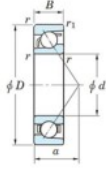

Deep groove ball bearing single row 7218-JTEKT - 7218-KOYO

<https://www.123bearing.ca/bearing-housing/deep-groove-bearing/single-row/7218-koyo>

Boundary dimensions

Single row angular bearing

Bearing No.	Boundary dimensions(mm)					Basic load ratings(kN)		Fatigue load limit(kN)		factor (f)	Limiting speeds(min-1) (Grease lub.)
	d	D	B	r(mm)	r1(mm)	Cr	C0r	Cu	C0u		
7218	90	160	30	2	1	147	103	5.65	-	-	3700

PRODUCT FEATURES

Brand	JTEKT
N° Ean13	4549250197437
Inside diameter	90 mm
Outside diameter	160 mm
Thickness	30 mm
Limiting speed	3700 rpm
Weight	2220 g
Dynamic load	147 kN
Static load	103 kN
Packaging	1