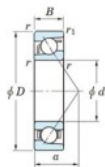

Deep groove ball bearing single row 7003-C-FY-JTEKT - 7003-C-FY-KOYO

<https://www.123bearing.ca/bearing-housing/deep-groove-bearing/single-row/7003-c-fy-koyo>

Boundary dimensions

Single row angular bearing

Bearing No.	Boundary dimensions(mm)						Basic load ratings(kN)		Fatigue load factor		Limiting speeds(min-1)
	d	D	B	r (mm)	r1 (mm)	Cr	C0r	Ce	f0	Grease lub.	
7003C FY	17	35	10	0.3	0.15	9.15	4.45	0.23	14.6	31000	

PRODUCT FEATURES

Brand	JTEKT
N° Ean13	3616060640116
Inside diameter	17 mm
Outside diameter	35 mm
Thickness	10 mm
Limiting speed	310000 rpm
Dynamic load	9.15 kN
Static load	4.45 kN
Packaging	1

contact@123bearing.ca