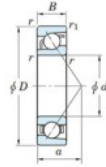

Deep groove ball bearing single row 7305-FY-JTEKT - 7305-FY-KOYO

<https://www.123bearing.ca/bearing-housing/deep-groove-bearing/single-row/7305-fy-koyo>

Boundary dimensions

Single row angular bearing

Bearing No.	Boundary dimensions(mm)					Basic load ratings(kN)		Fatigue load limits(kN)		factor (f)	Limiting speeds(min-1) (Grease lub.)
	d	D	B	r(max)	r1(max)	Cr	Cor	Cu	C0		
7305 FY	25	62	17	1.1	0.6	31	14.4	1.05	-	-	14000

PRODUCT FEATURES

Brand	JTEKT
N° Ean13	3616060640390
Inside diameter	25 mm
Outside diameter	62 mm
Thickness	17 mm
Limiting speed	14000 rpm
Dynamic load	31 kN
Static load	14.4 kN
Packaging	1

contact@123bearing.ca