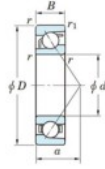

Deep groove ball bearing single row 7405-FY-JTEKT - 7405-FY-KOYO

<https://www.123bearing.ca/bearing-housing/deep-groove-bearing/single-row/7405-fy-koyo>

Boundary dimensions

Single row angular bearing

Bearing No.	Boundary dimensions(mm)					Basic load ratings(kN)		Fatigue load limits(kN)		factor	Limiting speeds(min-1) Grease lub.
	d	D	B	r (mm)	r1 (mm)	Cr	C0r	C10	10		
7405 FY	25	80	21	1.5	1	49.7	23.2	1.8	-	-	8200

PRODUCT FEATURES

Brand	JTEKT
N° Ean13	3616060640437
Inside diameter	25 mm
Outside diameter	80 mm
Thickness	21 mm
Limiting speed	8200 rpm
Dynamic load	49.7 kN
Static load	23.2 kN
Packaging	1

contact@123bearing.ca