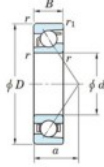

## Deep groove ball bearing single row 7306-C-FY-JTEKT - 7306-C-FY-KOYO

<https://www.123bearing.ca/bearing-housing/deep-groove-bearing/single-row/7306-c-fy-koyo>

Boundary dimensions

Single row angular bearing

Bearing No.	Boundary dimensions(mm)						Basic load ratings(kN)		Fatigue load limit(kN)		Limiting speeds(min-1)	
	d	D	B	r	r1	a	Cr	Cor	Cu	SD	Grease lub.	
7306C FY	30	72	19	1.1	0.6		40.4	20.3	1.5	13.4	16000	

## PRODUCT FEATURES

Brand	JTEKT
N° Ean13	3616060640536
Inside diameter	30 mm
Outside diameter	72 mm
Thickness	19 mm
Limiting speed	16000 rpm
Dynamic load	40.4 kN
Static load	20.3 kN
Packaging	1

[contact@123bearing.ca](mailto:contact@123bearing.ca)