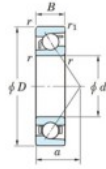

Deep groove ball bearing single row 7014-B-FY-JTEKT - 7014-B-FY-KOYO

<https://www.123bearing.ca/bearing-housing/deep-groove-bearing/single-row/7014-b-fy-koyo>

Boundary dimensions

Single row angular bearing

Bearing No.	Boundary dimensions(mm)						Basic load ratings(kN)		Fatigue load	factor	Limiting
	d	D	B	r1(mm)	r2(mm)	Cr	Cor	Cu	f0	speeds(min-1) Grease lub.	
7014B FY	70	110	20	1.1	0.6	47.8	35.5	1.9	-	5000	

PRODUCT FEATURES

Brand	JTEKT
N° Ean13	3616060641601
Inside diameter	70 mm
Outside diameter	110 mm
Thickness	20 mm
Limiting speed	5000 rpm
Dynamic load	47.8 kN
Static load	35.5 kN
Packaging	1

contact@123bearing.ca