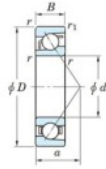

Deep groove ball bearing single row 7214-FY-JTEKT - 7214-FY-KOYO

<https://www.123bearing.ca/bearing-housing/deep-groove-bearing/single-row/7214-fy-koyo>

Boundary dimensions

Single row angular bearing

Bearing No.	Boundary dimensions(mm)						Basic load ratings(kN)		Fatigue load limit(kN)	factor	Limiting speeds(min-1) Grease lub.
	a	D	B	r1(mm)	r(mm)		Cr	C0r	Cu		
7214 FY	70	125	24	1.5	1		87.3	55.6	3.4	-	6100

PRODUCT FEATURES

Brand	JTEKT
N° Ean13	3616060641649
Inside diameter	70 mm
Outside diameter	125 mm
Thickness	24 mm
Limiting speed	6100 rpm
Dynamic load	87.3 kN
Static load	55.6 kN
Packaging	1

contact@123bearing.ca