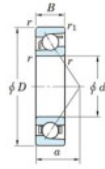

Deep groove ball bearing single row 7219-FY-JTEKT - 7219-FY-KOYO

<https://www.123bearing.ca/bearing-housing/deep-groove-bearing/single-row/7219-fy-koyo>

Boundary dimensions

Single row angular bearing

Bearing No.	Boundary dimensions(mm)					Basic load ratings(kN)		Fatigue load limit(kN)		factor	Limiting speeds(min-1) Grease lub.
	d	D	B	r1mm	r2mm	Cr	Cor	Cu	fu		
7219 FY	95	170	32	2.1	1.1	153	103	5.5	-	-	4400

PRODUCT FEATURES

Brand	JTEKT
N° Ean13	3616060642356
Inside diameter	95 mm
Outside diameter	170 mm
Thickness	32 mm
Limiting speed	4400 rpm
Dynamic load	153 kN
Static load	103 kN
Packaging	1

contact@123bearing.ca