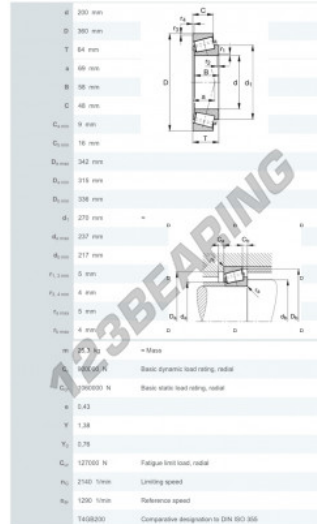

Tapered roller bearing 30240-FAG - 30240-FAG

<https://www.123bearing.ca/bearing-housing/roller-bearing/tapered/30240-fag>

PRODUCT FEATURES

Brand	FAG
N° Ean13	3616060642851
Inside diameter	200 mm
Outside diameter	360 mm
Thickness	64 mm
Limiting speed	127000 rpm
Dynamic load	900 kN
Static load	1060 kN
Packaging	1