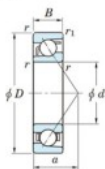

Deep groove ball bearing single row 7034-B-FY-JTEKT - 7034-B-FY-KOYO

<https://www.123bearing.ca/bearing-housing/deep-groove-bearing/single-row/7034-b-fy-koyo>

Boundary dimensions

Single row angular bearing

Bearing No.	Boundary dimensions(mm)					Basic load ratings(kN)		Fatigue load	factor	Limiting
	d	D	B	r1(mm)	r2(mm)	Cr	Cor	Cu	f0	speeds/(min-1) Grease lub.
7034B FY	170	260	42	2.1	1.1	208	193	6.9	-	1900

PRODUCT FEATURES

Brand	JTEKT
N° Ean13	3616060643438
Inside diameter	170 mm
Outside diameter	260 mm
Thickness	42 mm
Limiting speed	1900 rpm
Dynamic load	208 kN
Static load	193 kN
Packaging	1

contact@123bearing.ca