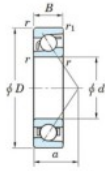

Deep groove ball bearing single row 7938-C-FY-JTEKT - 7938-C-FY-KOYO

<https://www.123bearing.ca/bearing-housing/deep-groove-bearing/single-row/7938-c-fy-koyo>

Boundary dimensions

Single row angular bearing

Bearing No.	Boundary dimensions(mm)						Basic load ratings(kN)		Fatigue load factor		Limiting speeds(min-1)
	d	D	B	r(mm)	r1(mm)	Cr	CDr	Cu	S0	Grease lub.	
7938C FY	190	260	33	2	1	198	197	6.85	16.5	3300	

PRODUCT FEATURES

Brand	JTEKT
N° Ean13	3616060643612
Inside diameter	190 mm
Outside diameter	260 mm
Thickness	33 mm
Limiting speed	3300 rpm
Dynamic load	198 kN
Static load	197 kN
Packaging	1

contact@123bearing.ca