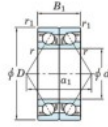

Deep groove ball bearing single row 7016-DB-FY-JTEKT - 7016-DB-FY-KOYO

<https://www.123bearing.ca/bearing-housing/deep-groove-bearing/single-row/7016-db-fy-koyo>

Boundary dimensions

Bearing No.	Boundary dimensions(mm)						Basic load ratings(kN)		Fatigue load limit(kN)	Factor	Limiting speeds(min-1)
	d	D	B	r1(mm)	r2(mm)	r3(mm)	Cr	Cor			
7016DB FY	80	125	44	1.1	0.6		108	101	5.5	-	4600

PRODUCT FEATURES

Brand	JTEKT
N° Ean13	3616060647177
Inside diameter	80 mm
Outside diameter	125 mm
Thickness	44 mm
Limiting speed	4600 rpm
Dynamic load	108 kN
Static load	101 kN
Packaging	1

contact@123bearing.ca

+1(646) 712 9672

CRT4 de Lesquin 60 Rue Du Haut De Sainghin 59273 Fretin FRANCE