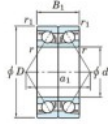

Deep groove ball bearing single row 7024-DB-FY-JTEKT - 7024-DB-FY-KOYO

<https://www.123bearing.ca/bearing-housing/deep-groove-bearing/single-row/7024-db-fy-koyo>

Boundary dimensions

Bearing No.	Boundary dimensions (mm)						Basic load ratings (kN)		Fatigue load factor		Limiting speed (min-1)
	d	D	B	r1 (mm)	r2 (mm)	Cr	C0r	fs	f0	Gross L₁₀	
7024DB FY	120	180	56	2	1	196	206	9	-	3100	

PRODUCT FEATURES

Brand	JTEKT
N° Ean13	3616060648082
Inside diameter	120 mm
Outside diameter	180 mm
Thickness	56 mm
Limiting speed	3100 rpm
Dynamic load	196 kN
Static load	206 kN
Packaging	1

contact@123bearing.ca

+1(646) 712 9672

CRT4 de Lesquin 60 Rue Du Haut De Sainghin 59273 Fretin FRANCE