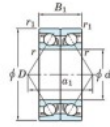

Deep groove ball bearing single row 7230-DB-FY-JTEKT - 7230-DB-FY-KOYO

<https://www.123bearing.ca/bearing-housing/deep-groove-bearing/single-row/7230-db-fy-koyo>

Boundary dimensions

Bearing No.	Boundary dimensions(mm)					Basic load ratings(kN)		Fatigue	factor	Limiting speeds(min-1)
	d	D	B	r1(min)	r1(max)	C_r	C_{0r}	lim(kN)		
7230DB FY	150	270	90	3	1.1	504	560	19.9	-	2100

PRODUCT FEATURES

Brand	JTEKT
N° Ean13	3616060648518
Inside diameter	150 mm
Outside diameter	270 mm
Thickness	90 mm
Limiting speed	2100 rpm
Dynamic load	504 kN
Static load	560 kN
Packaging	1

contact@123bearing.ca

+1(646) 712 9672

CRT4 de Lesquin 60 Rue Du Haut De Sainghin 59273 Fretin FRANCE